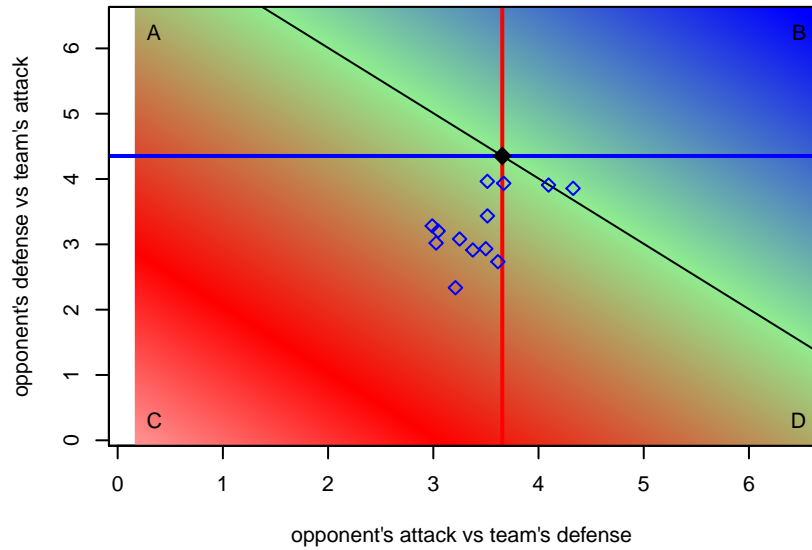

Cypress FC Black B97
 Dots are actual minus expected GF (blue circles) and GA (red triangles).
 Blue line is smoothed change in attack strength. Red is smoothed change in defense strength.

**attack and defense variance (black dot)
relative to other teams
and top 10 in region**

**attack and defense rating
relative to others at age
and all opponents in last 13 months**

**attack and defense rating
relative to others at age
and all opponents in last 13 months**

Performance relative to 13 month average

Performance relative to 13 month average

Distribution of opponents
 Red = Lose zone, Blue = Win zone, Green = Even
 Black line separates win/lose zones

lot. A=Neither has attack advantage, B=Opponent has both attack and defense advantage, C=Opponent has both attack and defense disadvantage, D=Both have