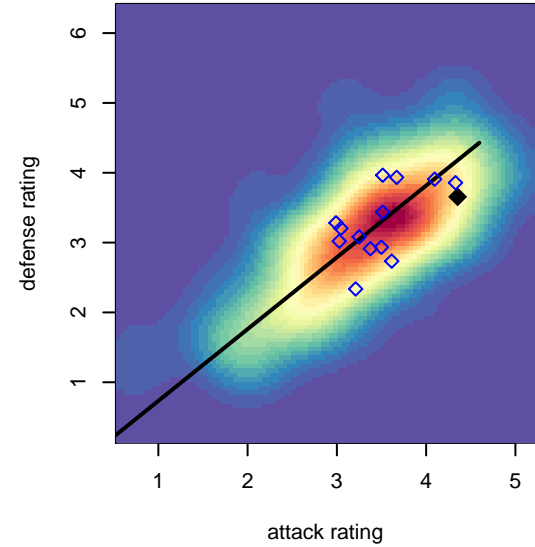

Cypress FC Black B97

B97 total strength=1955
 attack=77.7 defense=38.69

alt names used:
 CYPRESS FC PREMIER BLACK (CAS)
 CYPRESS FC PREMIER B97 BLACK (CAS)

Venues played:
 2015 Cerritos Memorial Cup 2015 Nike Flight U
 2015 Davis Legacy College Showcase League
 2015 LV Thanksgiving Classic LVTC U18 Gold

Cypress FC Black B97
 Dots are actual minus expected GF (blue circles) and GA (red triangles).
 Blue line is smoothed change in attack strength. Red is smoothed change in defense strength.

**attack and defense variance (black dot)
relative to other teams
and top 10 in region**

**attack and defense rating
relative to others at age
and all opponents in last 13 months**

**attack and defense rating
relative to others at age
and all opponents in last 13 months**

Performance relative to 13 month average

Performance relative to 13 month average

Distribution of opponents
 Red = Lose zone, Blue = Win zone, Green = Even
 Black line separates win/lose zones

lot. A=Neither has attack advantage, B=Opponent has both attack and defense advantage, C=Opponent has both attack and defense disadvantage, D=Both have