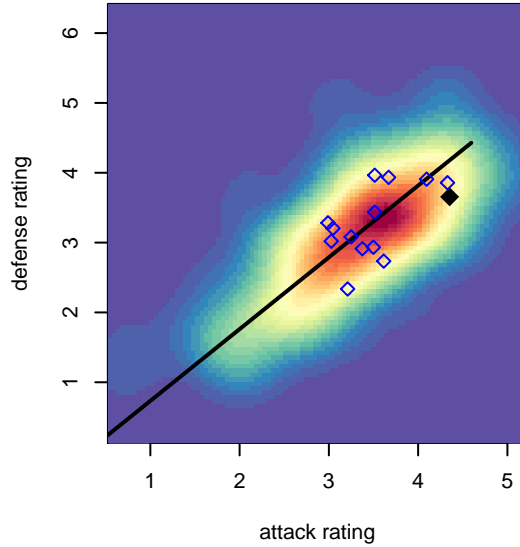

Cypress FC Black B97

B97 total strength=1955
 attack=77.7 defense=38.69

alt names used:
 CYPRESS FC PREMIER BLACK (CAS)
 CYPRESS FC PREMIER B97 BLACK (CAS)

Venues played:
 2015 Cerritos Memorial Cup 2015 Nike Flight U
 2015 Davis Legacy College Showcase League
 2015 LV Thanksgiving Classic LVTC U18 Gold

Cypress FC Black B97
 Dots are actual minus expected GF (blue circles) and GA (red triangles).
 Blue line is smoothed change in attack strength. Red is smoothed change in defense strength.

**attack and defense variance (black dot)
relative to other teams
and top 10 in region**

**attack and defense rating
relative to others at age
and all opponents in last 13 months**

**attack and defense rating
relative to others at age
and all opponents in last 13 months**

Performance relative to 13 month average

Performance relative to 13 month average

Distribution of opponents
 Red = Lose zone, Blue = Win zone, Green = Even
 Black line separates win/lose zones

lot. A=Neither has attack advantage, B=Opponent has both attack and defense advantage, C=Opponent has both attack and defense disadvantage, D=Both have